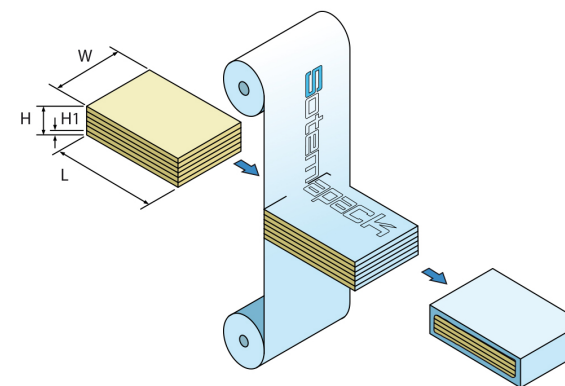

STRETCHPACK 130 S IL

DIMENSIONI PRODOTTO PRODUCT DIMENSIONS

	MIN	MAX
W	-	1300
L	500	1300/2500/3000
H	250	700
H₁	10	700
spessore foglio foil thickness	25 my	55 my

STRETCHPACK 130 T90